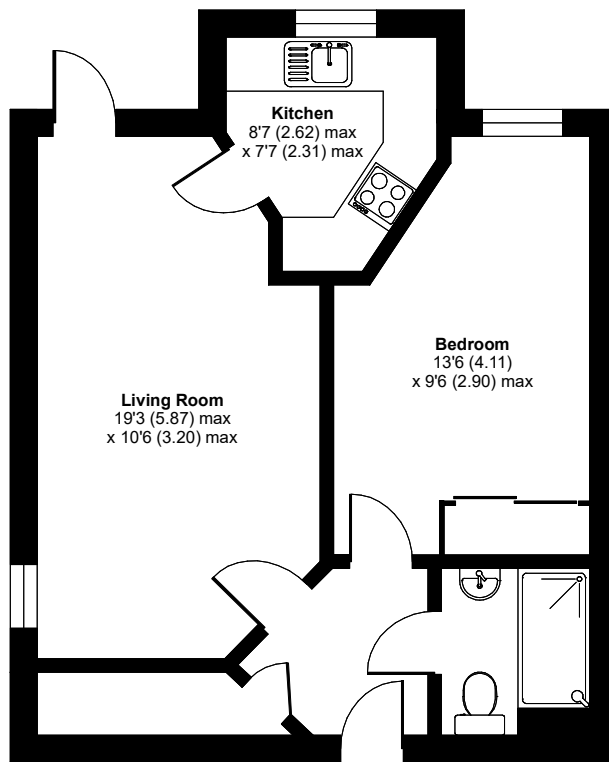

# Matthews Lodge, Station Road, Addlestone, KT15

Approximate Area = 483 sq ft / 44.8 sq m

For identification only - Not to scale

**GROUND FLOOR**